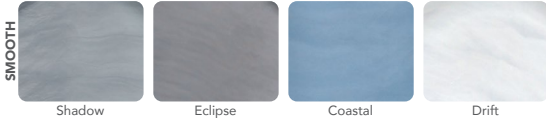

Shell: White

Shell: White | Cabinet: Mahogany

PERMASHELL™ COLORS

NATURAL SERIES

PERMAWOOD™ CABINET COLORS

Color samples are for reference only. Actual product color may vary slightly. Nordic Products Inc. reserves the right to change any specifications without notice.