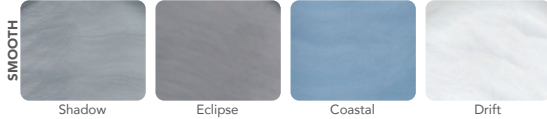

PERMASHELL™ COLORS

NATURAL SERIES

PERMAWOOD™ CABINET COLORS

Shell: White

Shell: White | Cabinet: Mahogany

Color samples are for reference only. Actual product color may vary slightly. Nordic Products Inc. reserves the right to change any specifications without notice.