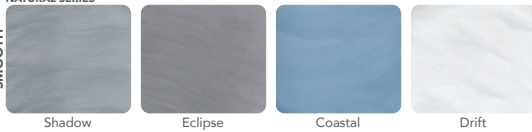

PERMASHELL™ COLORS

NATURAL SERIES

SMOOTH