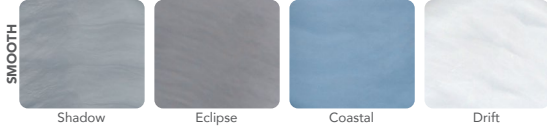

Shell: White

Shell: White | Cabinet: Mahogany

PERMASHELL™ COLORS

NATURAL SERIES

PERMAWOOD™ CABINET COLORS

Color samples are for reference only. Actual product color may vary slightly. Nordic Products Inc. reserves the right to change any specifications without notice.